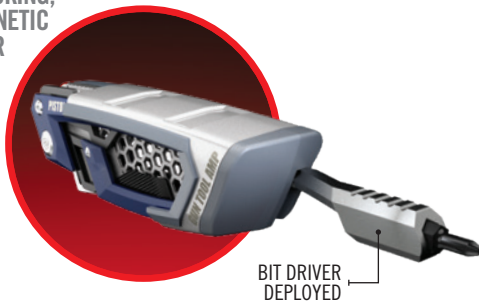

GUN TOOL AMP™ - PISTOL

PISTOL PACKING CAPABILITY.

Gun Tool AMP-Pistol is like a support vehicle for your EDC and range handguns. Loaded with pistol maintaining tools and implements, plus some extras you'll appreciate when the time is right. Easily store and deploy from belt, molle strap or range bag, keep the tools you need conveniently close at hand.

INNOVATIVE. GUN SPECIFIC. PACKED WITH FUNCTION.

INTEGRATED LOCKING, FOLD-OUT MAGNETIC BIT DRIVER

QUICK-DEPLOY HOLSTER

Patent pending quick deploy holster carries the multi-tool, houses the bits and features a fold-out locking driver