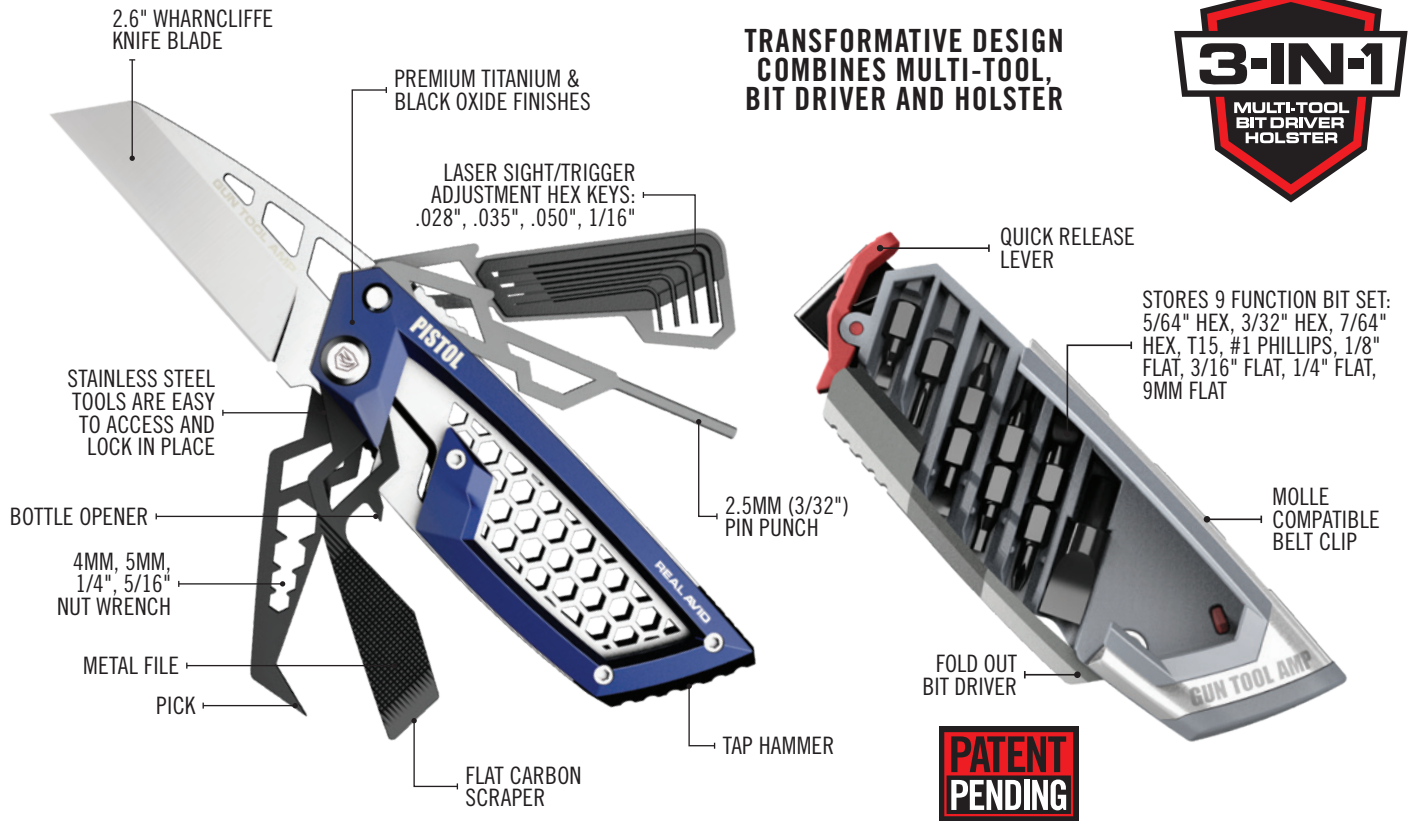

GUN TOOL AMP™ - PISTOL

PISTOL PACKING CAPABILITY.

Gun Tool AMP-Pistol is like a support vehicle for your EDC and range handguns. Loaded with pistol maintaining tools and implements, plus some extras you'll appreciate when the time is right. Easily store and deploy from belt, molle strap or range bag, keep the tools you need conveniently close at hand.

INNOVATIVE. GUN SPECIFIC. PACKED WITH FUNCTION.

INTEGRATED LOCKING, FOLD-OUT MAGNETIC BIT DRIVER

QUICK-DEPLOY HOLSTER

Patent pending quick deploy holster carries the multi-tool, houses the bits and features a fold-out locking driver